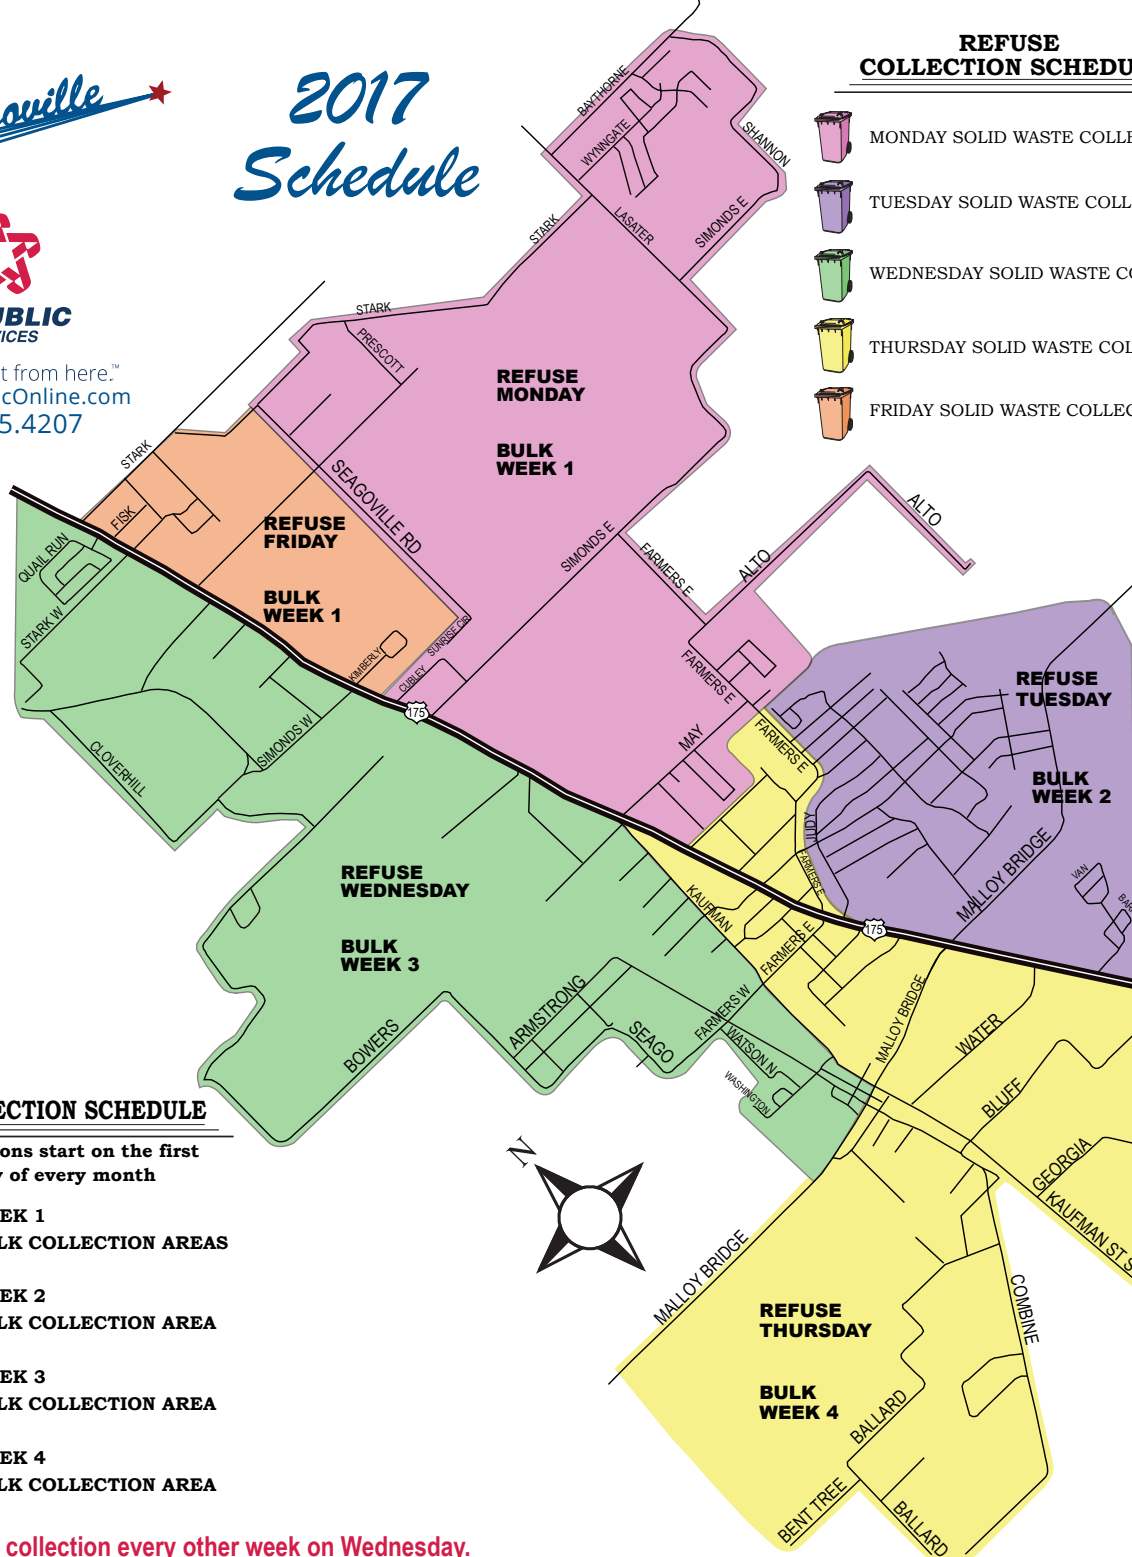

JANUARY

SUN	MON	TUE	WED	THU	FRI	SAT
1	2	3	4	5	6	7
8	9	10	11	12	13	14
15	16	17	18	19	20	21
22	23	24	25	26	27	28
29	30	31				

FEBRUARY

SUN	MON	TUE	WED	THU	FRI	SAT
			1	2	3	4
5	6	7	8	9	10	11
12	13	14	15	16	17	18
19	20	21	22	23	24	25
26	27	28				

MARCH

SUN	MON	TUE	WED	THU	FRI	SAT
			1	2	3	4
5	6	7	8	9	10	11
12	13	14	15	16	17	18
19	20	21	22	23	24	25
26	27	28	29	30	31	

APRIL

SUN	MON	TUE	WED	THU	FRI	SAT
						1
2	3	4	5	6	7	8
9	10	11	12	13	14	15
16	17	18	19	20	21	22
23	24	25	26	27	28	29

MAY

SUN	MON	TUE	WED	THU	FRI	SAT
	1	2	3	4	5	6
7	8	9	10	11	12	13
14	15	16	17	18	19	20
21	22	23	24	25	26	27
28	29	30	31			

JUNE

SUN	MON	TUE	WED	THU	FRI	SAT
				1	2	3
4	5	6	7	8	9	10
11	12	13	14	15	16	17
18	19	20	21	22	23	24
25	26	27	28	29	30	

2017 Schedule

We'll handle it from here.
www.RepublicOnline.com
972.225.4207

REFUSE COLLECTION SCHEDULE

- MONDAY SOLID WASTE COLLECTION
- TUESDAY SOLID WASTE COLLECTION
- WEDNESDAY SOLID WASTE COLLECTION
- THURSDAY SOLID WASTE COLLECTION
- FRIDAY SOLID WASTE COLLECTION

BULK COLLECTION SCHEDULE

Bulk collections start on the first Monday of every month

- WEEK 1 BULK COLLECTION AREAS
- WEEK 2 BULK COLLECTION AREA
- WEEK 3 BULK COLLECTION AREA
- WEEK 4 BULK COLLECTION AREA

JULY

SUN	MON	TUE	WED	THU	FRI	SAT
						1
2	3	4	5	6	7	8
9	10	11	12	13	14	15
16	17	18	19	20	21	22
23	24	25	26	27	28	29
30	31					

AUGUST

SUN	MON	TUE	WED	THU	FRI	SAT
		1	2	3	4	5
6	7	8	9	10	11	12
13	14	15	16	17	18	19
20	21	22	23	24	25	26
27	28	29	30	31		

SEPTEMBER

SUN	MON	TUE	WED	THU	FRI	SAT
					1	2
3	4	5	6	7	8	9
10	11	12	13	14	15	16
17	18	19	20	21	22	23
24	25	26	27	28	29	30

OCTOBER

SUN	MON	TUE	WED	THU	FRI	SAT
1	2	3	4	5	6	7
8	9	10	11	12	13	14
15	16	17	18	19	20	21
22	23	24	25	26	27	28
29	30	31				

NOVEMBER

SUN	MON	TUE	WED	THU	FRI	SAT
			1	2	3	4
5	6	7	8	9	10	11
12	13	14	15	16	17	18
19	20	21	22	23	24	25
26	27	28	29	30		

DECEMBER

SUN	MON	TUE	WED	THU	FRI	SAT
					1	2
3	4	5	6	7	8	9
10	11	12	13	14	15	16
17	18	19	20	21	22	23
24	25	26	27	28	29	30

JANUARY 2018

SUN	MON	TUE	WED	THU	FRI	SAT
31	1	2	3	4	5	6

Recycling collection every other week on Wednesday.

Holiday - If trash is rescheduled due to the holiday, then the remaining week's pickup schedule moves forward one day.