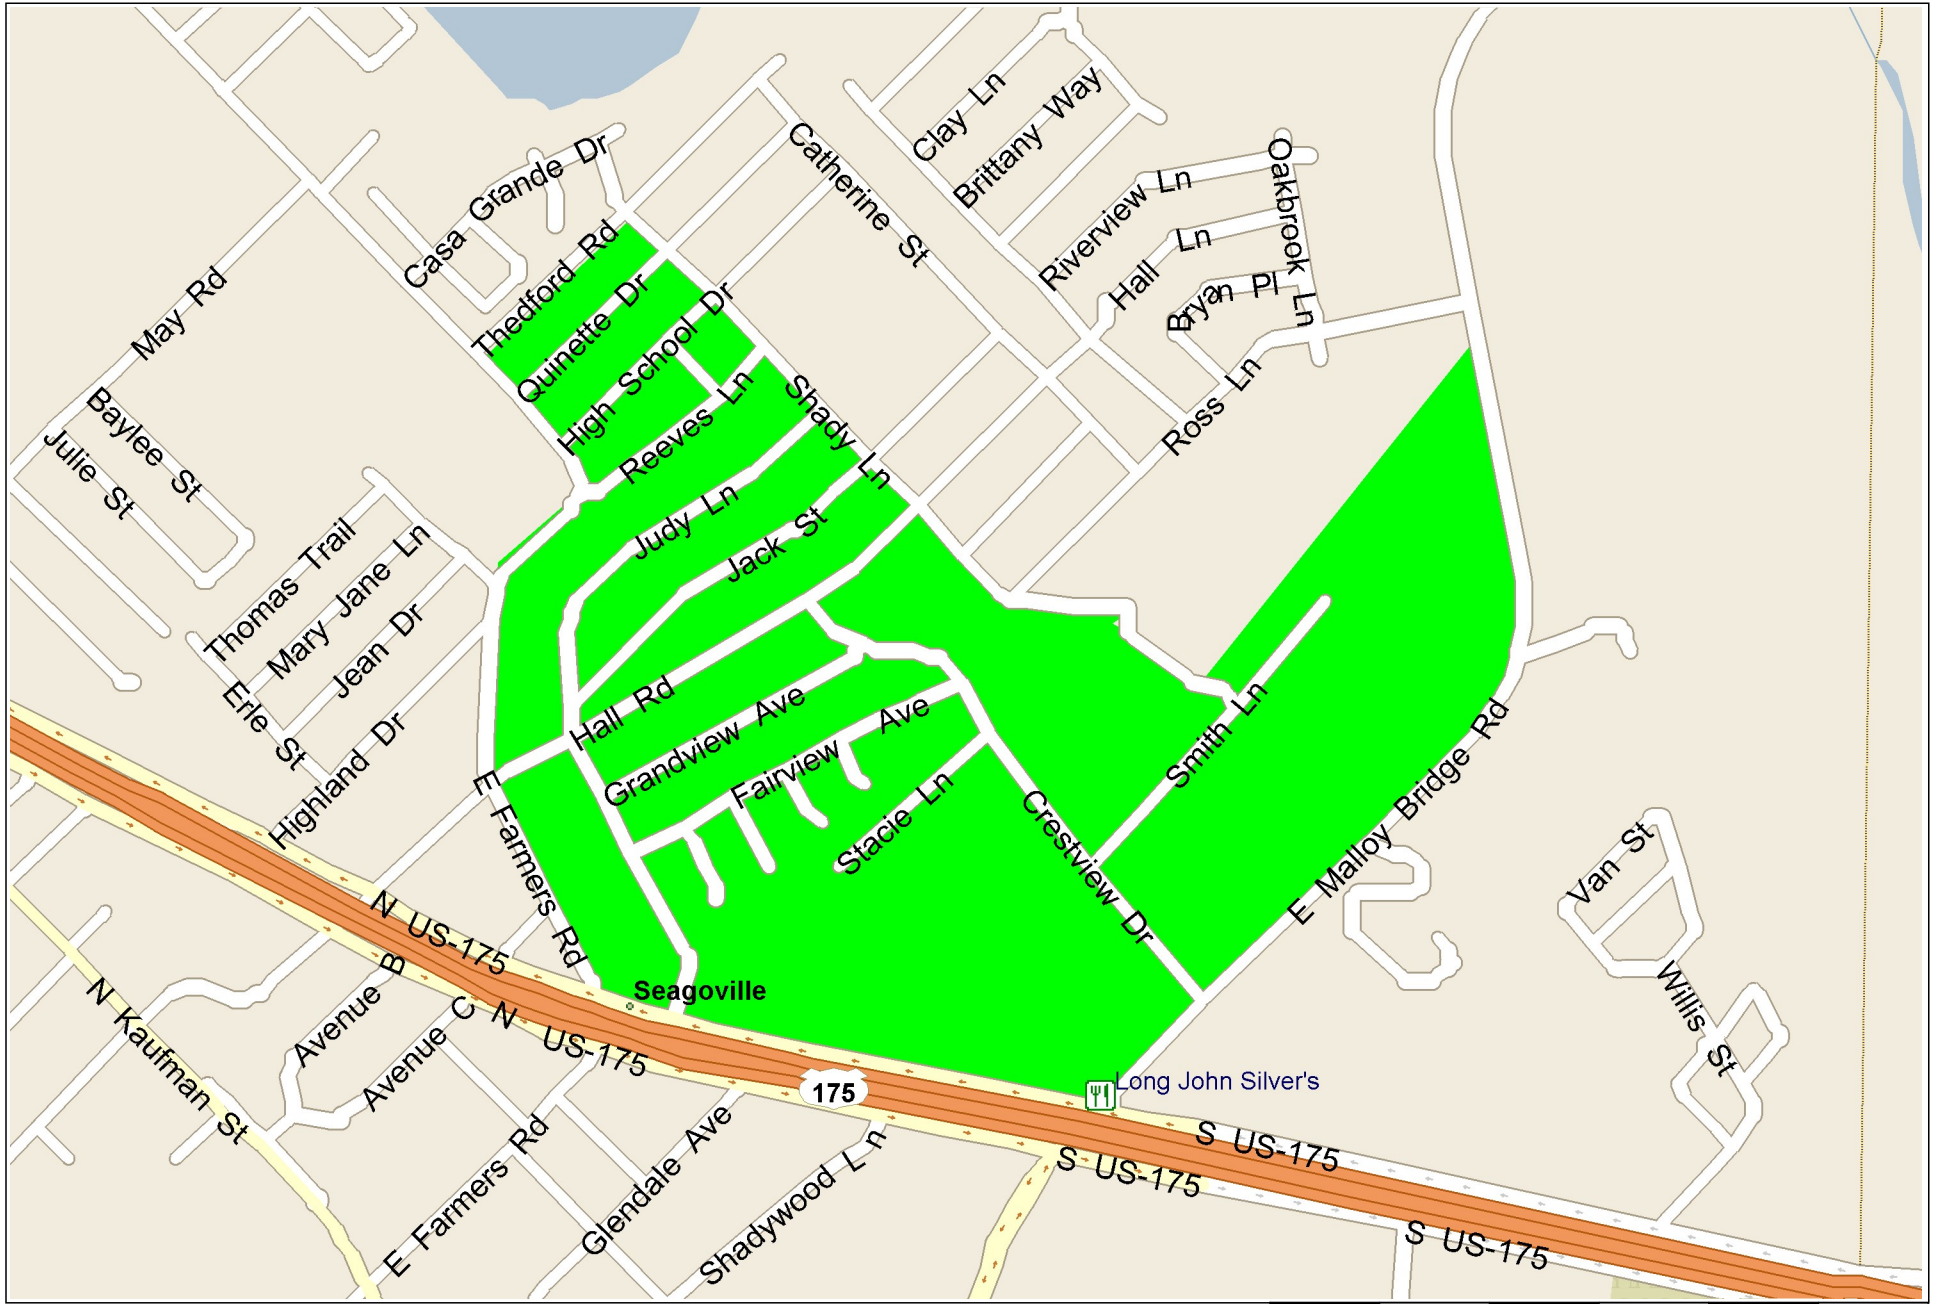

Seagoville Recycle Wednesday A

Copyright © and (P) 1988–2010 Microsoft Corporation and/or its suppliers. All rights reserved. <http://www.microsoft.com/mappoint/>
Certain mapping and direction data © 2010 NAVTEQ. All rights reserved. The Data for areas of Canada includes information taken with permission from Canadian authorities, including: © Her Majesty the Queen in Right of Canada, © Queen's Printer for Ontario. NAVTEQ and NAVTEQ ON BOARD are trademarks of NAVTEQ. © 2010 Tele Atlas North America, Inc. All rights reserved. Tele Atlas and Tele Atlas North America are trademarks of Tele Atlas, Inc. © 2010 by Applied Geographic Systems. All rights reserved.